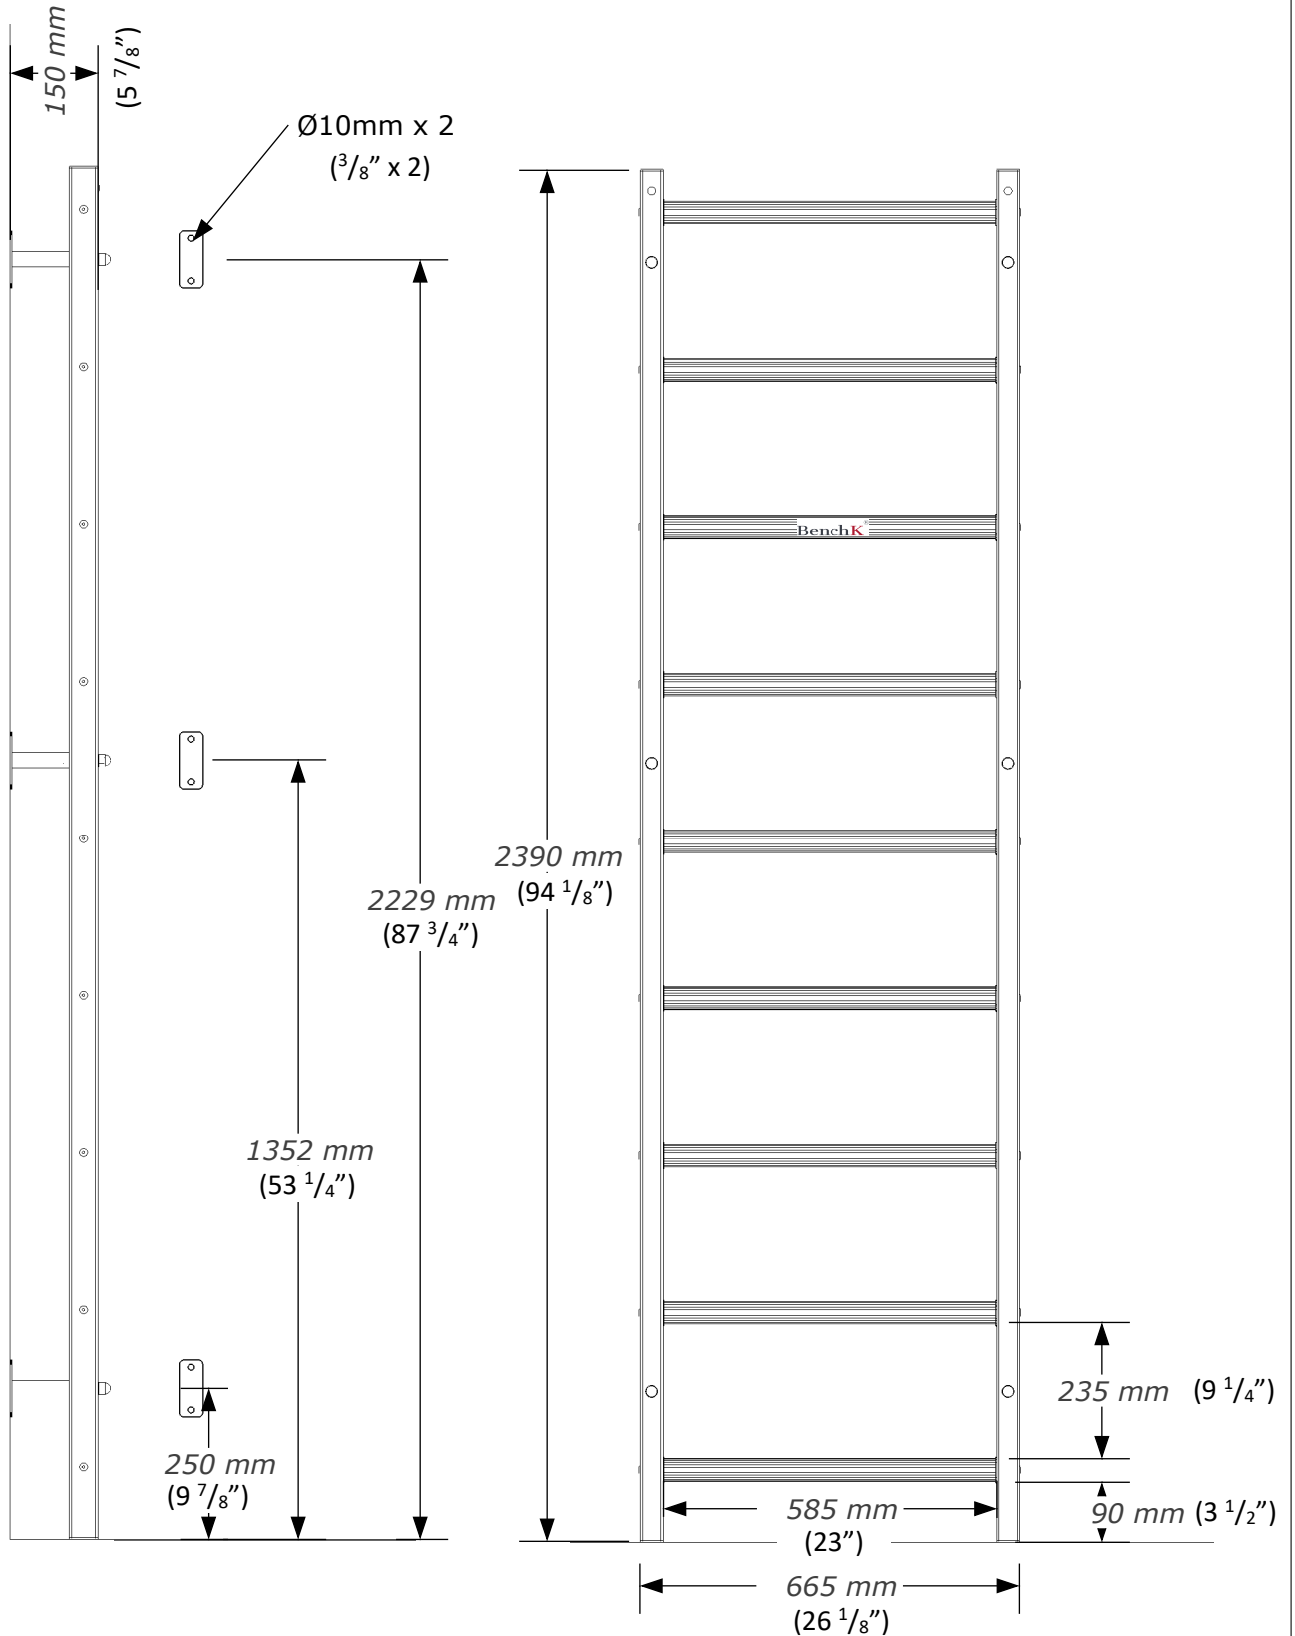

Číslo	Položka	Provozovatel skladu	Množství
1			2
2			9
3			6
4		M6 x 25	18
5		M10 x 70	6
6		M10	6
7			2
8		M10	1
9			1

Šrouby:	
Balení: